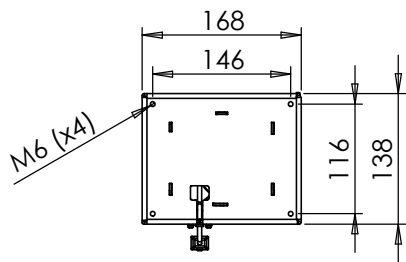

A

DETAIL A

DO NOT SCALE DRAWING SHEET 1 OF 1	WEIGHT: 12866.57			<b>VENSET A/S</b> Industrivej 23 - 6900 Skjern - Denmark <a href="http://www.venset.com">www.venset.com</a>	
	UNLESS OTHERWISE SPECIFIED: DIMENSIONS ARE IN MILLIMETERS TOLERANCES: LINEAR: According to ANGULAR: DIN 7168-m	DRAWN jo		DATE 30-11-2020	TITLE: DF0X1XXX1 main measures
<b>PROPRIETARY AND CONFIDENTIAL</b> THE INFORMATION CONTAINED IN THIS DRAWING IS THE SOLE PROPERTY OF VENSET A/S. ANY REPRODUCTION IN PART OR AS A WHOLE WITHOUT THE WRITTEN PERMISSION OF VENSET A/S IS PROHIBITED.	Processes:		DWG NO. 154020		REVISION 0
	REMARKS:				