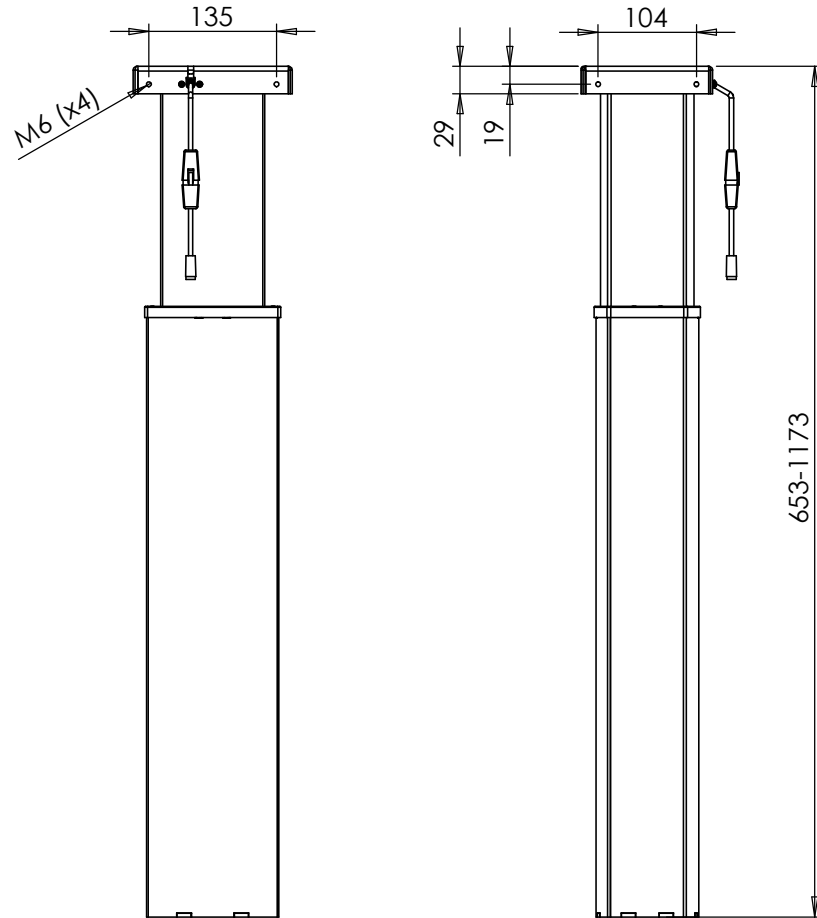

A

DETAIL A

DO NOT SCALE DRAWING SHEET 1 OF 1	WEIGHT: 12866.57			<b>VENSET A/S</b> Industrivej 23 - 6900 Skjern - Denmark <a href="http://www.venset.com">www.venset.com</a>	
	UNLESS OTHERWISE SPECIFIED: DIMENSIONS ARE IN MILLIMETERS TOLERANCES: LINEAR: According to ANGULAR: DIN 7168-m	DRAWN jo		DATE 30-11-2020	TITLE: DF0X1XXX1 main measures
<b>PROPRIETARY AND CONFIDENTIAL</b> THE INFORMATION CONTAINED IN THIS DRAWING IS THE SOLE PROPERTY OF VENSET A/S. ANY REPRODUCTION IN PART OR AS A WHOLE WITHOUT THE WRITTEN PERMISSION OF VENSET A/S IS PROHIBITED.	Processes:		DWG NO. 154020		REVISION 0
	REMARKS:				