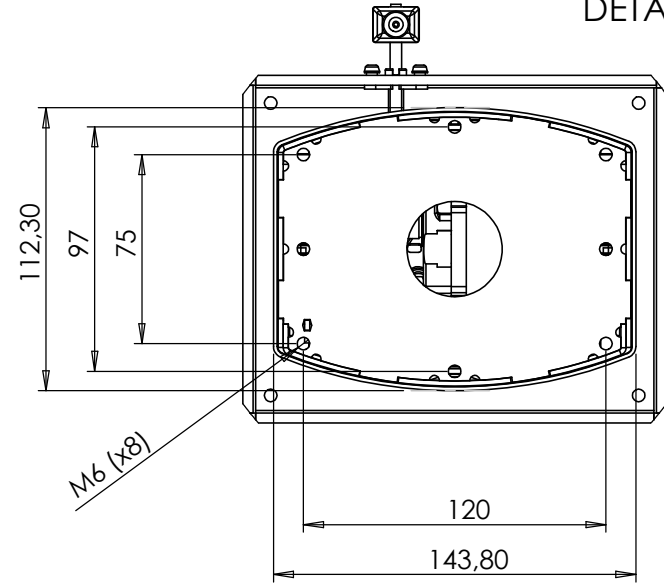

A

DETAIL A

DO NOT SCALE DRAWING SHEET 1 OF 1	WEIGHT: 12866.57			<b>VENSET A/S</b> Industrivej 23 - 6900 Skjern - Denmark <a href="http://www.venset.com">www.venset.com</a>	
	UNLESS OTHERWISE SPECIFIED: DIMENSIONS ARE IN MILLIMETERS TOLERANCES: LINEAR: According to ANGULAR: DIN 7168-m	DRAWN jo		DATE 30-11-2020	TITLE: DF0X1XXX1 main measures
<b>PROPRIETARY AND CONFIDENTIAL</b> THE INFORMATION CONTAINED IN THIS DRAWING IS THE SOLE PROPERTY OF VENSET A/S. ANY REPRODUCTION IN PART OR AS A WHOLE WITHOUT THE WRITTEN PERMISSION OF VENSET A/S IS PROHIBITED.	Processes:		DWG NO. 154020		REVISION 0
	REMARKS:				